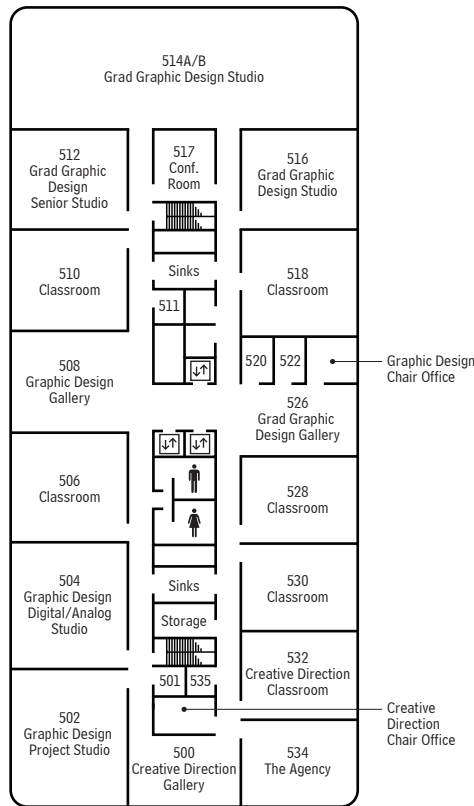

ArtCenter College of Design 1111 Building

South Campus, 1111 S. Arroyo Parkway, Pasadena, California 91105
 August 2023

LEVEL 1

LEVEL 2

LEVEL 3

LEVEL 4

LEVEL 5

LEVEL 6