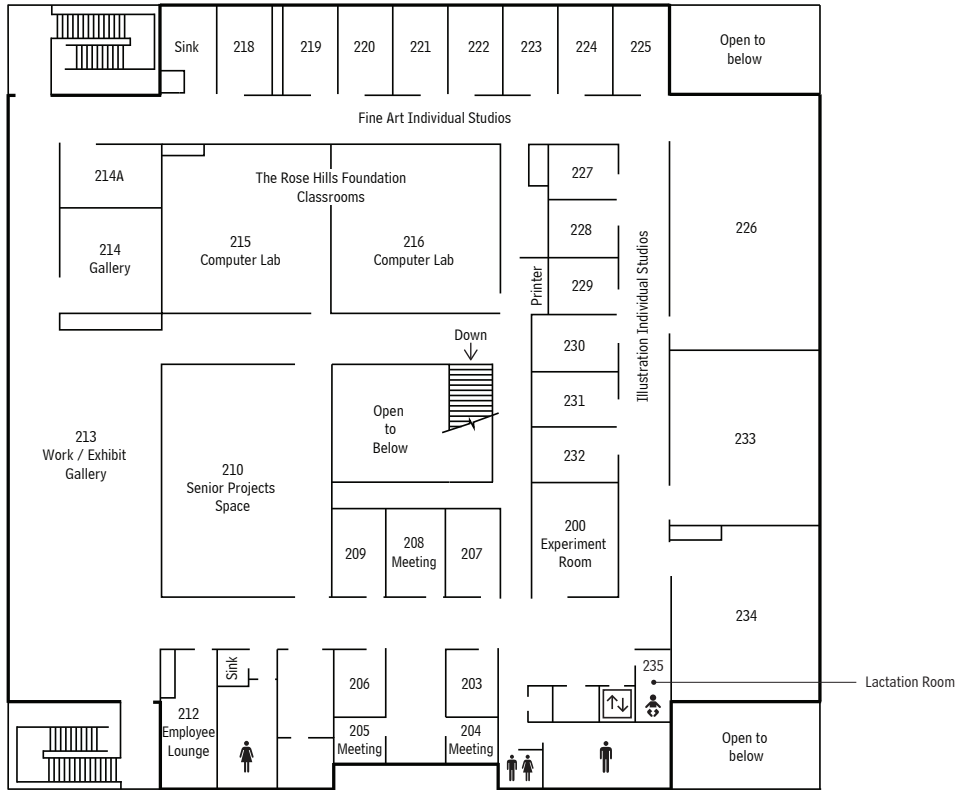

ArtCenter College of Design 870 Building

South Campus, 870 S. Raymond Avenue, Pasadena, California 91105

August 2023

LEVEL 2

LEVEL 1