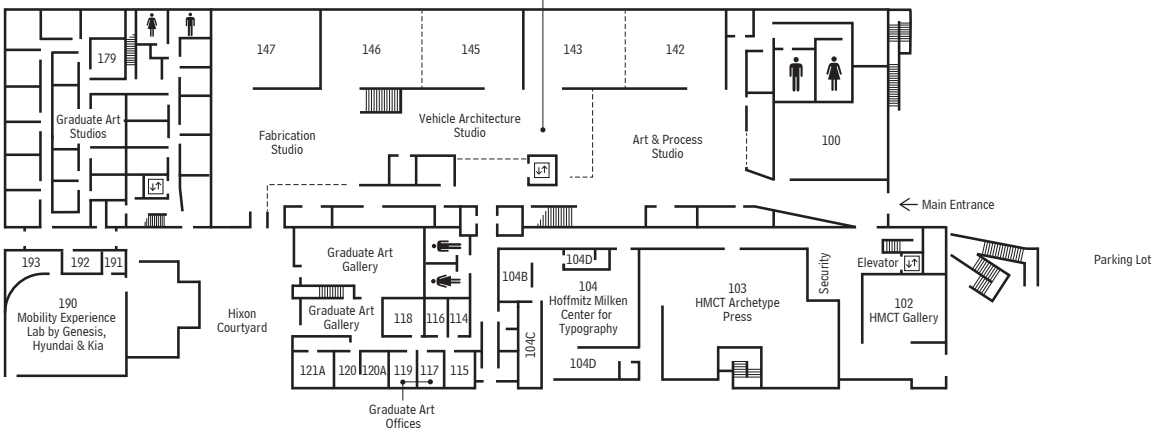

ArtCenter College of Design 950 Building

South Campus, 950 S. Raymond Avenue, Pasadena, California 91105

May 2024

MEZZANINE

ROOFTOP

LEVEL 2

LEVEL 1

LEVEL B1

LEVEL B3