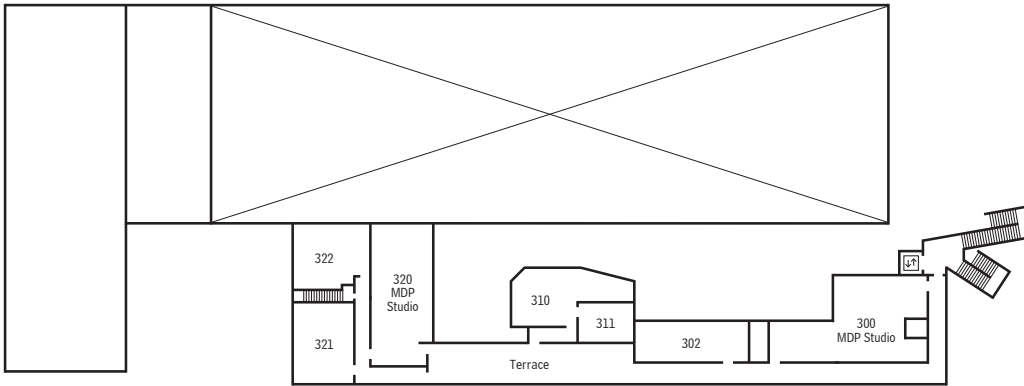

ArtCenter College of Design 950 Building

South Campus, 950 S. Raymond Avenue, Pasadena, California 91105

May 2024

MEZZANINE

ROOFTOP

LEVEL 2

LEVEL 1

LEVEL B1