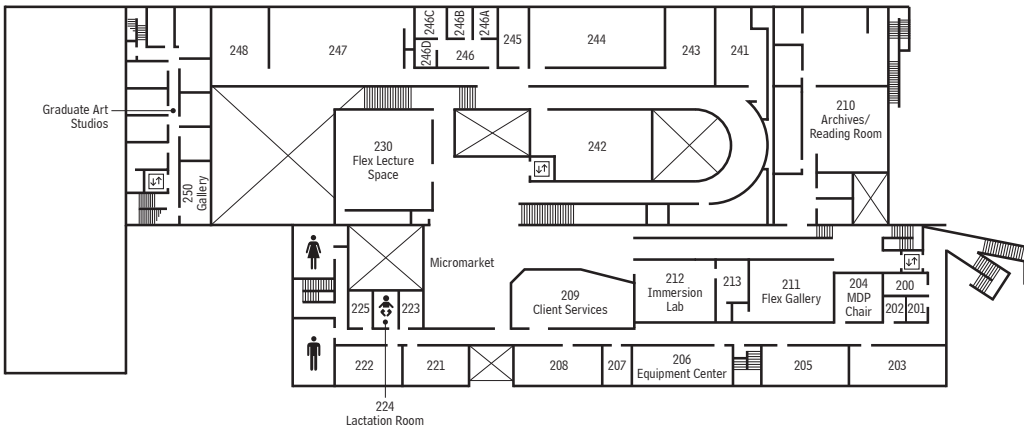

ArtCenter College of Design 950 Building

South Campus, 950 S. Raymond Avenue, Pasadena, California 91105

May 2024

MEZZANINE

ROOFTOP

LEVEL 2

LEVEL 1

LEVEL B1

LEVEL B3