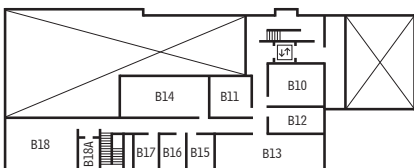

ArtCenter College of Design 950 Building

South Campus, 950 S. Raymond Avenue, Pasadena, California 91105

May 2024

MEZZANINE

ROOFTOP

LEVEL 2

LEVEL 1

LEVEL B1