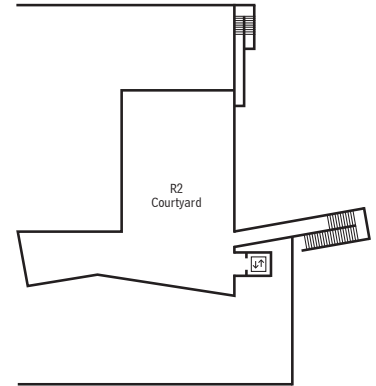

ArtCenter College of Design 950 Building

South Campus, 950 S. Raymond Avenue, Pasadena, California 91105

May 2024

MEZZANINE

ROOFTOP

LEVEL 2

LEVEL 1

LEVEL B1

LEVEL B3