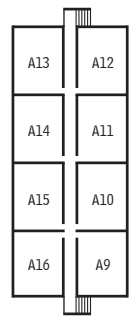

ArtCenter College of Design Ellwood Building

1700 Lida Street, Pasadena, California 91103

September 2023

ANNEX
LEVEL 2

LEVEL 1

SINCLAIRE PAVILION